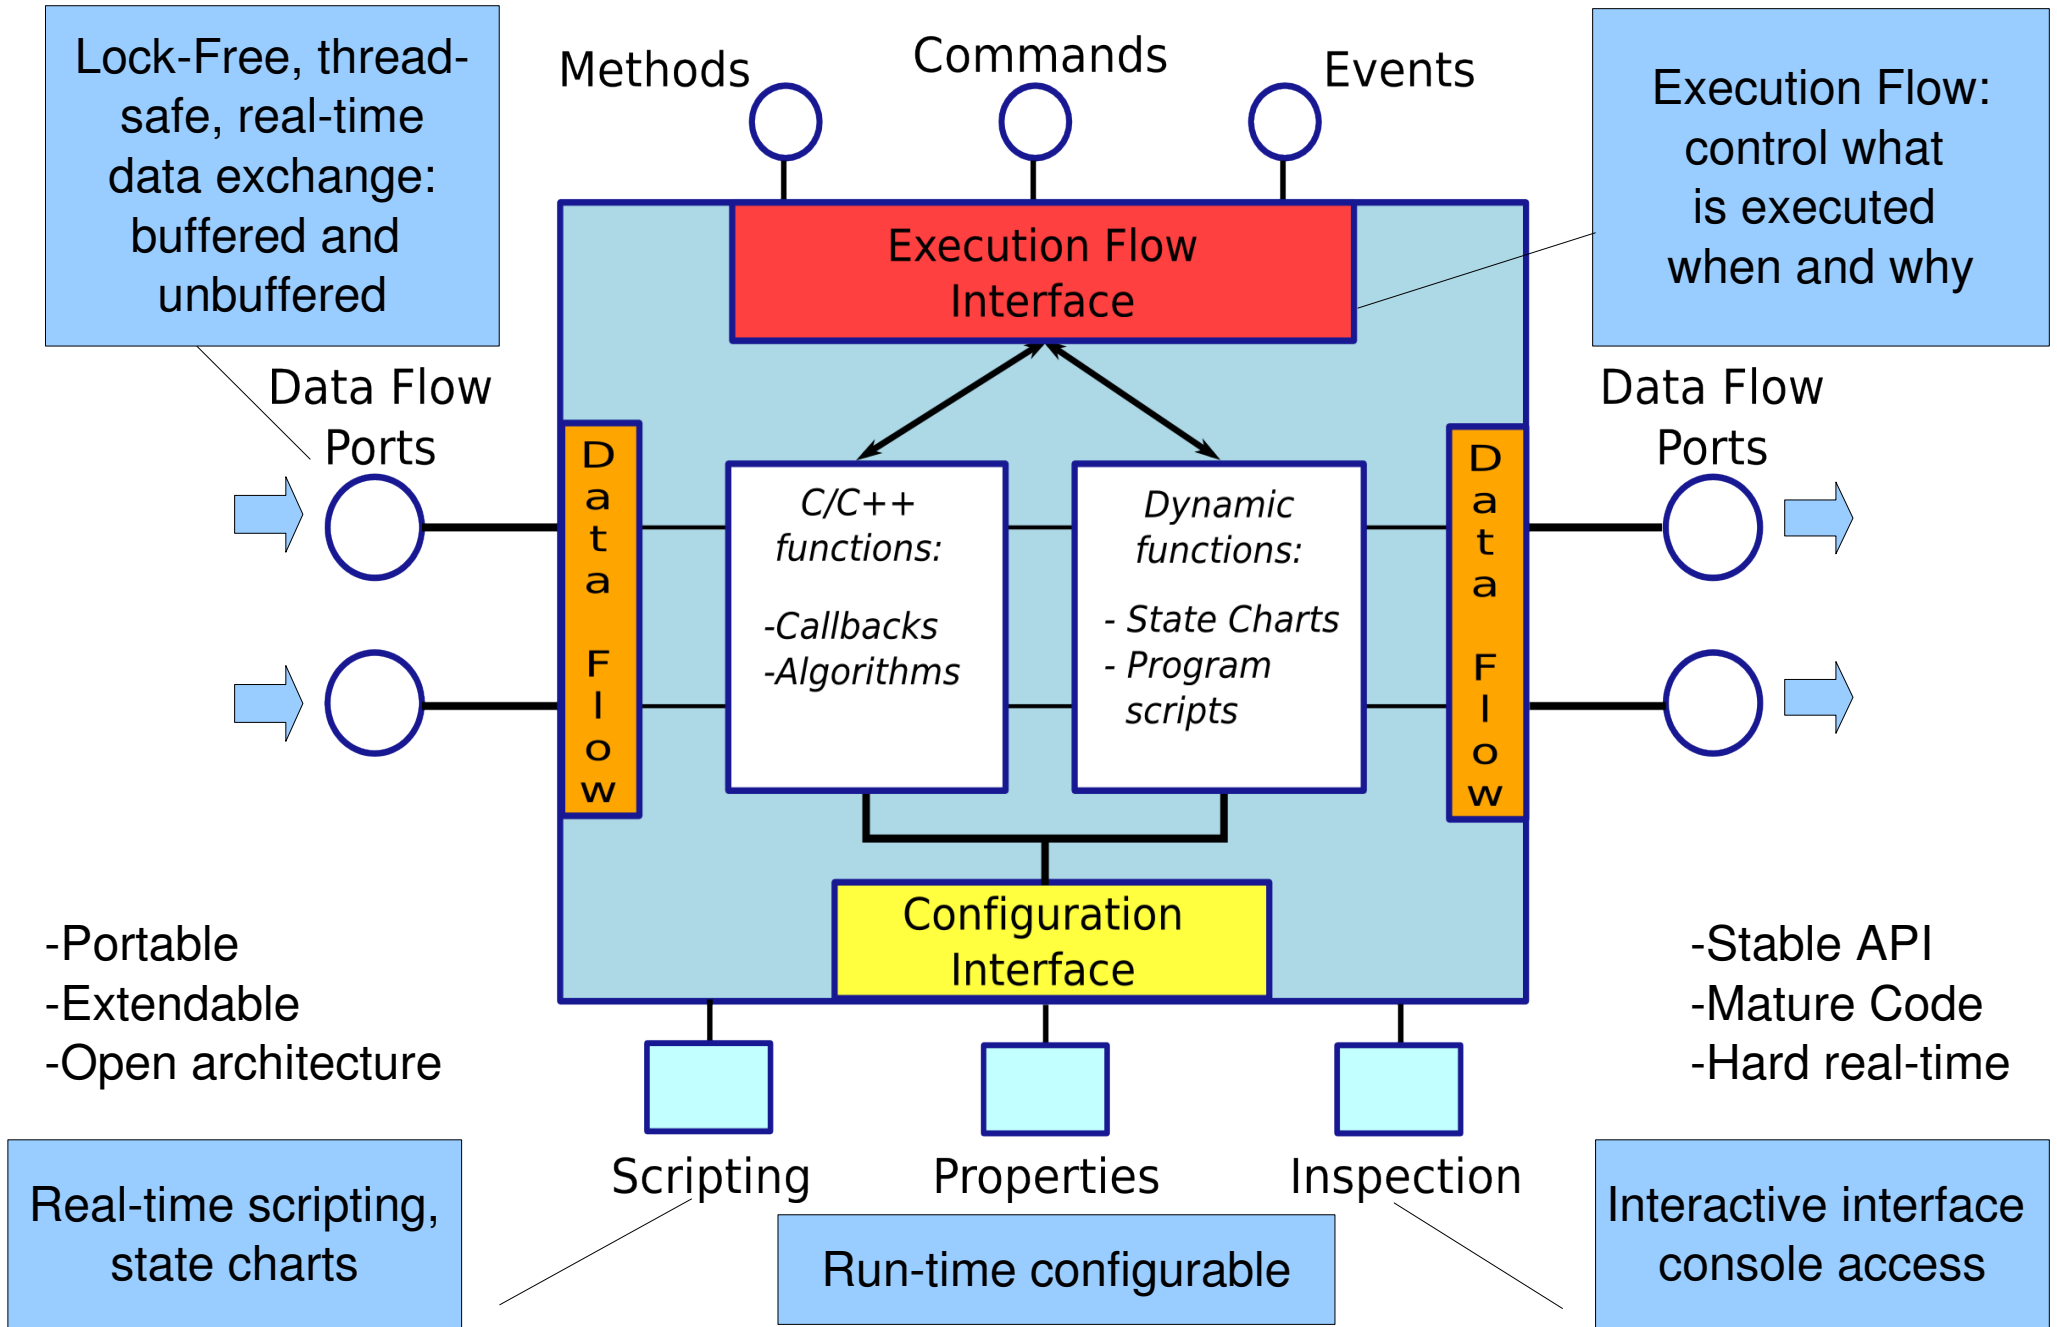

# Orocos Real-Time Toolkit Software

Challenge	Orocos Solution
x Real-time control	✓ Real-time execution and data exchange
x Run-time (re-)configuration	✓ Scripting, XML and run-time parameter setting
x Reusable components	✓ Standard component interfaces
x Interactive application development	✓ Online, browseable component interface
x Distributed applications	✓ CORBA framework for networked components

# Technical Advantages

# Application Layout